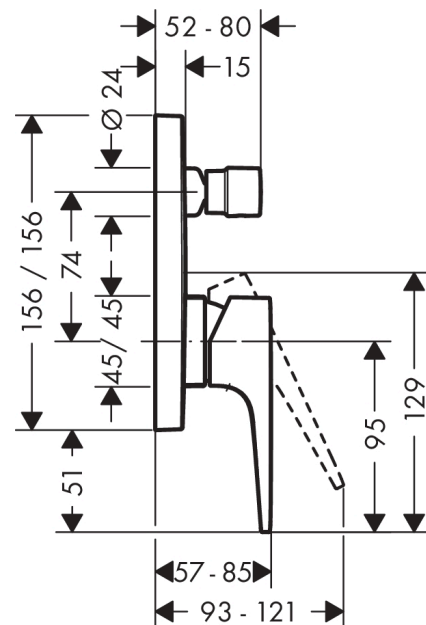

Description

product features

- 2 functions
- maximum flow rate at 3 bar: 25 l/min
- ceramic cartridge
- temperature limitation adjustable
- diverter with automatic resetting
- non-return valve
- with silencer
- with integrated safety combination EN 1717
- connection type: basic set
- min. operating pressure: 1 bar
- max. operating pressure: 10 bar

Design awards

Product image

Scale drawing

Flowchart

Metropol
Single lever bath mixer for concealed installation with lever handle and integrated security combination according to EN1717 for iBox universal
 Surfaces: **Matt Black** Article Number: **32546670**