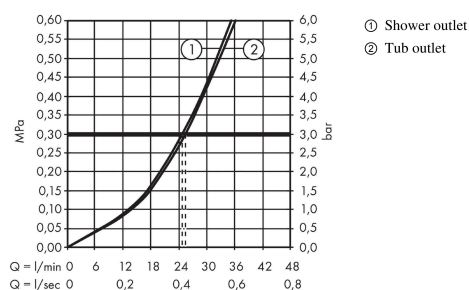

Description

product features

- 2 functions
- maximum flow rate at 3 bar: 25 l/min
- ceramic cartridge
- temperature limitation adjustable
- diverter with automatic resetting
- non-return valve
- with silencer
- with integrated safety combination EN 1717
- connection type: basic set
- min. operating pressure: 1 bar
- max. operating pressure: 10 bar

Design awards

Product image

Scale drawing

Flowchart

Metropol
Single lever bath mixer for concealed installation with lever handle and integrated security combination according to EN1717 for iBox universal
 Surfaces: **Matt Black** Article Number: **32546670**