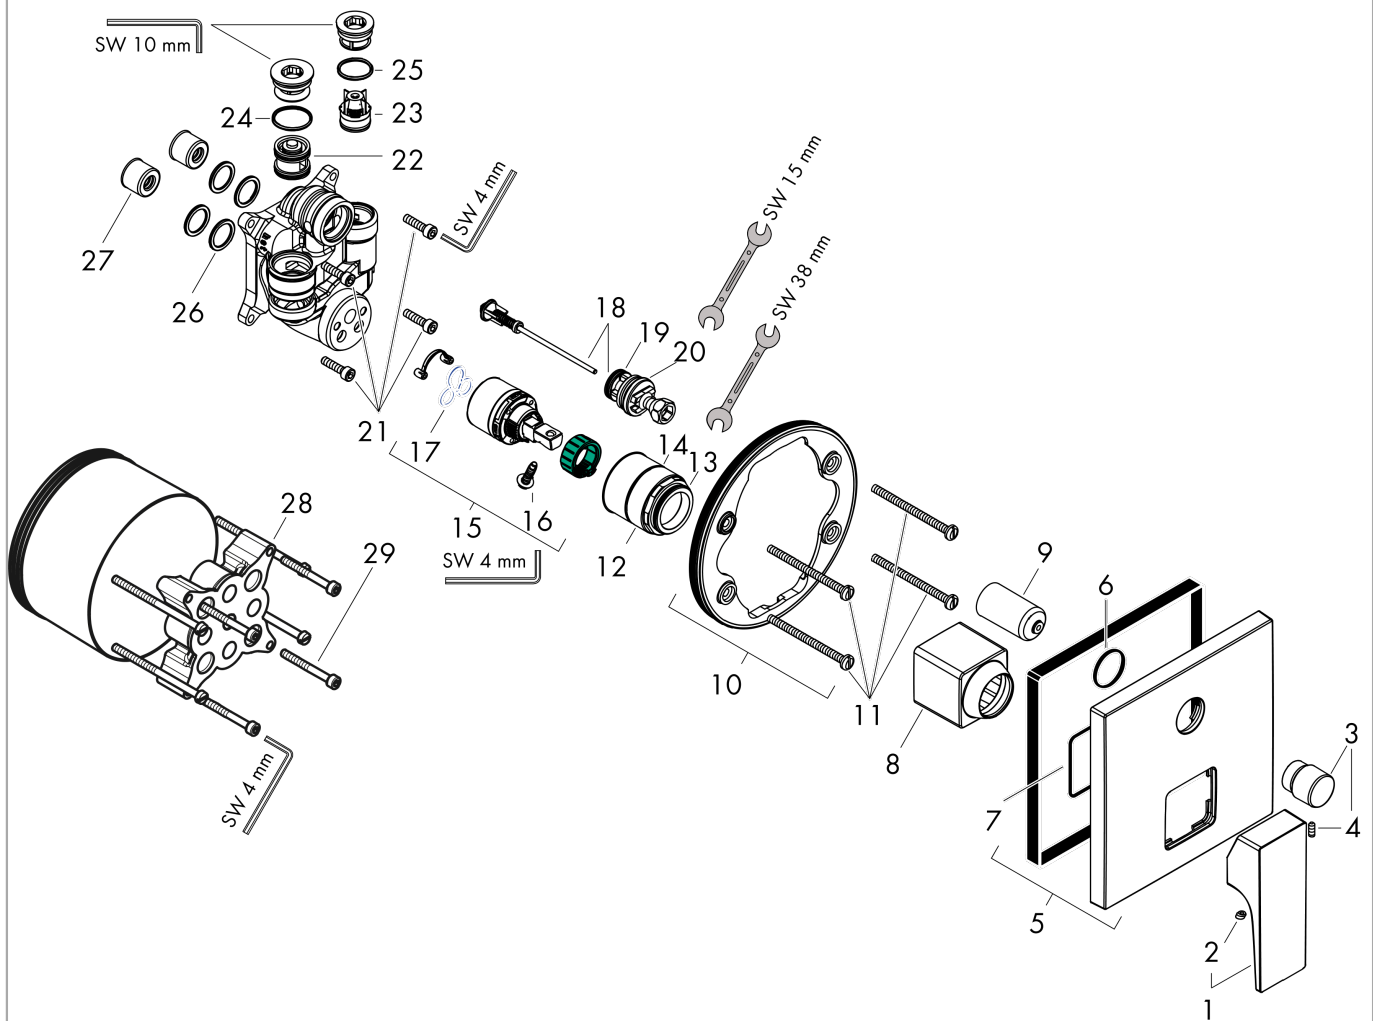

Description

product features

- 2 functions
- maximum flow rate at 3 bar: 25 l/min
- ceramic cartridge
- temperature limitation adjustable
- diverter with automatic resetting
- non-return valve
- with silencer
- with integrated safety combination EN 1717
- connection type: basic set
- min. operating pressure: 1 bar
- max. operating pressure: 10 bar

Design awards

Product image

Scale drawing

Flowchart

Metropol
Single lever bath mixer for concealed installation with lever handle and integrated security combination according to EN1717 for iBox universal
 Surfaces: **Matt Black** Article Number: **32546670**

Exploded Drawing

Year of production: >07/19

Metropol

Single lever bath mixer for concealed installation with lever handle and integrated security combination according to EN1717 for iBox universal

Surfaces: **Matt Black** Article Number: **32546670**